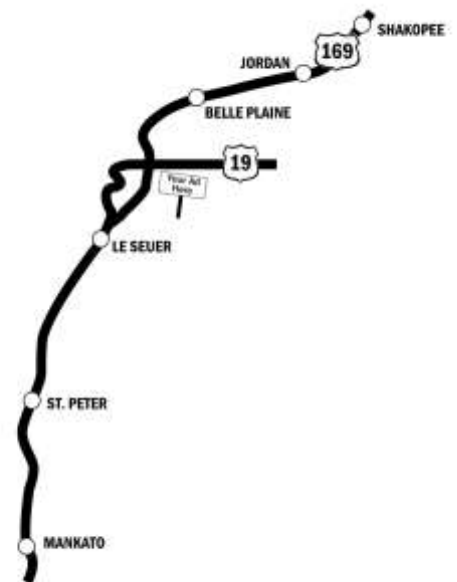

SUPREME

OUTDOOR ADVERTISING

Location
US Highway 169 LeSeuer Mile Marker 80.79
Read
Reaching Southbound Traffic To St. Peter and Mankato
Size
14'h x48'w
Traffic Count
13,100daily

Rate Information

TERM	MONTHLY RENTAL	PRODUCTION (1 TIME)
12 months	\$750	\$1000

*One time Production charge includes design, printing vinyl sign, and installation.

Map

Supreme Outdoor Advertising
Dave Helder
 17595 Kenwood Trail, ste #150
 LAKEVILLE, MN 55044
(507) 351-6789
 DaveHelder@SupremeOutdoor.com